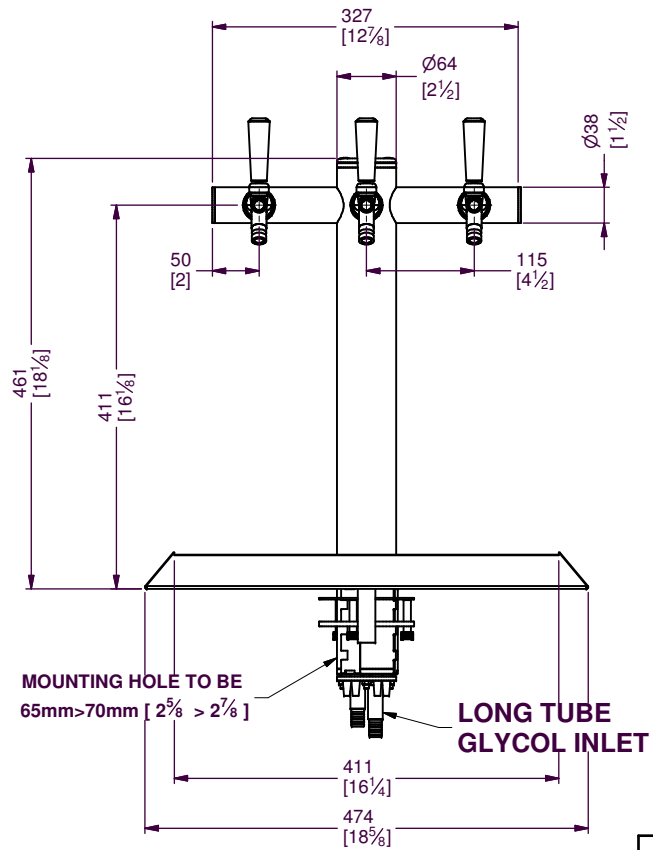

REVISION HISTORY			TODAY'S DATE	BY	AUTHORITY
REV	ECN #	ZONE	DESCRIPTION		
1					

Parts List			
ITEM	QTY	PART NUMBER	DESCRIPTION
1	1	3W T-BAR_381	3W T-BAR WITH TAPS & ADAPTER
3	1	36639884	DRIPTRAY COUNTER TOP S/S 405 BEVELLED EDGE

<p>© COPYRIGHT</p> <p>This drawing and the information contained herein is the property of Hoshizaki Lancer Pty. Ltd. It must not be copied or reproduced in any form, or used for manufacture or other purposes without express permission from the copyright owner, and is to be returned upon demand. Compensation for losses will be sought for any unauthorised use or infringement, and acceptance of the above is a condition of the issue of the information within. If the recipient does not accept the above conditions the drawing is to be returned forthwith.</p>		Checked by	Drawn by	Design State	Scale	Date	Sheet Size
			craig	WorkInProgress	NTS	07-Mar-12	A3
		<p>HOSHIZAKI</p> <p>LANCER PTY. LTD.</p> <p>5 TOOGOOD AVE. BEVERLEY 5009 S.A.</p>					
TITLE		PART No:	Revision	Sheet			
		3W TBAR - W TAPS	001	1 / 2			
<small>COPYRIGHT HOSHIZAKI LANCER PTY. LTD. ABN 84 007 706 461</small>							

<p>© COPYRIGHT</p> <p>This drawing and the information contained herein is the property of Hoshizaki Lancer Pty. Ltd. It must not be copied or reproduced in any form, or used for manufacture or other purposes without express permission from the copyright owner, and is to be returned upon demand. Compensation for losses will be sought for any unauthorised use or infringement, and acceptance of the above is a condition of the issue of the information within. If the recipient does not accept the above conditions the drawing is to be returned forthwith.</p>		Checked by	Drawn by	Design State	Scale	Date	Sheet Size	
		craig	WorkInProgress	NTS	07-Mar-12	A3		
	<p>TITLE</p> <p>PART No: 3W TBAR - W TAPS</p> <p>5 TOOGOOD AVE. BEVERLEY 5009 S.A.</p> <p>COPYRIGHT HOSHIZAKI LANCER PTY. LTD. ABN 84 007 706 461</p>							<p>Revision</p> <p>001</p>