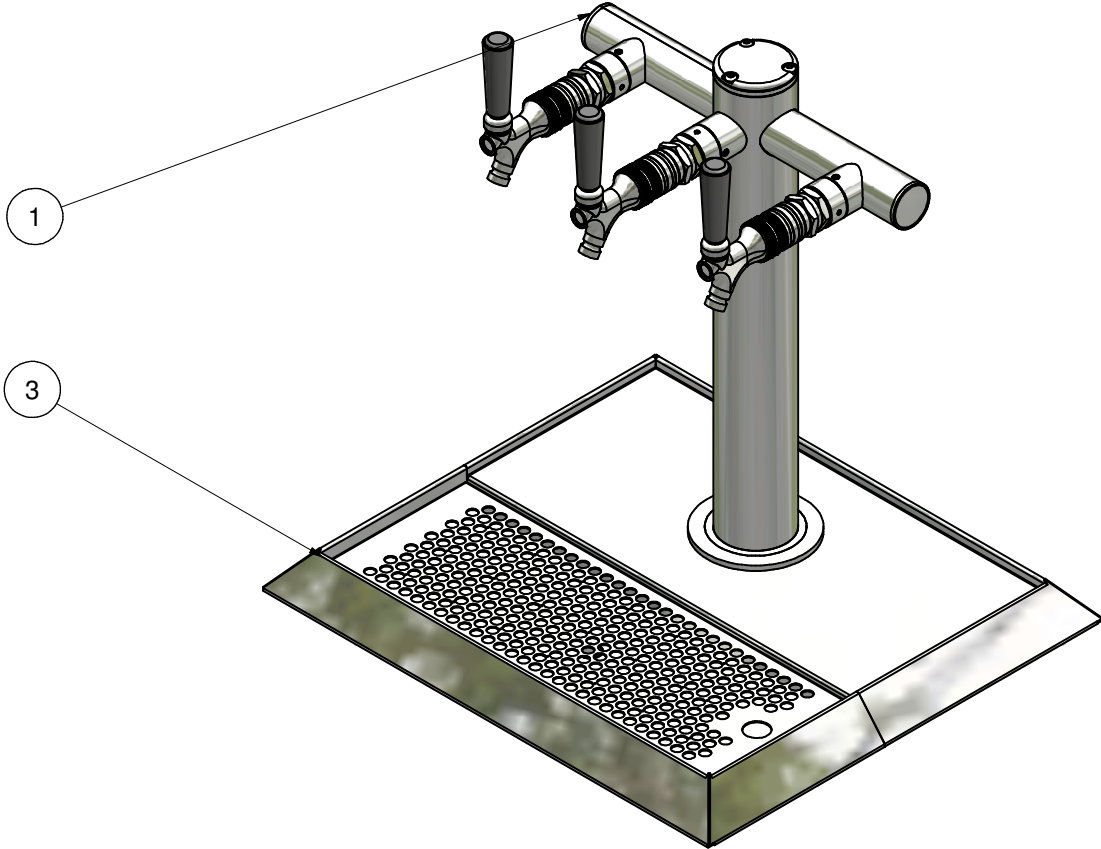

REVISION HISTORY			TODAY'S DATE	BY	AUTHORITY
REV	ECN #	ZONE	DESCRIPTION		
1					

Parts List			
ITEM	QTY	PART NUMBER	DESCRIPTION
1	1	3W T-BAR_381	3W T-BAR WITH TAPS & ADAPTER
3	1	36639884	DRIPTRAY COUNTER TOP S/S 405 BEVELLED EDGE

<p>© COPYRIGHT</p> <p>This drawing and the information contained herein is the property of Hoshizaki Lancer Pty. Ltd. It must not be copied or reproduced in any form, or used for manufacture or other purposes without express permission from the copyright owner, and is to be returned upon demand. Compensation for losses will be sought for any unauthorised use or infringement, and acceptance of the above is a condition of the issue of the information within. If the recipient does not accept the above conditions the drawing is to be returned forthwith.</p>		Checked by	Drawn by	Design State	Scale	Date	Sheet Size
			craig	WorkInProgress	NTS	07-Mar-12	A3
		<p>HOSHIZAKI</p> <p>LANCER PTY. LTD.</p> <p>5 TOOGOOD AVE. BEVERLEY 5009 S.A.</p>					
TITLE		PART No:	Revision	Sheet			
		3W TBAR - W TAPS	001	1 / 2			
<small>COPYRIGHT HOSHIZAKI LANCER PTY. LTD. ABN 84 007 706 461</small>							

<p>© COPYRIGHT</p> <p>This drawing and the information contained herein is the property of Hoshizaki Lancer Pty. Ltd. It must not be copied or reproduced in any form, or used for manufacture or other purposes without express permission from the copyright owner, and is to be returned upon demand. Compensation for losses will be sought for any unauthorised use or infringement, and acceptance of the above is a condition of the issue of the information within. If the recipient does not accept the above conditions the drawing is to be returned forthwith.</p>		Checked by	Drawn by	Design State	Scale	Date	Sheet Size	
		craig	WorkInProgress	NTS	07-Mar-12	A3		
	<p>TITLE</p> <p>PART No: 3W TBAR - W TAPS</p> <p>5 TOOGOOD AVE. BEVERLEY 5009 S.A.</p> <p>COPYRIGHT HOSHIZAKI LANCER PTY. LTD. ABN 84 007 706 461</p>							<p>Revision</p> <p>001</p>