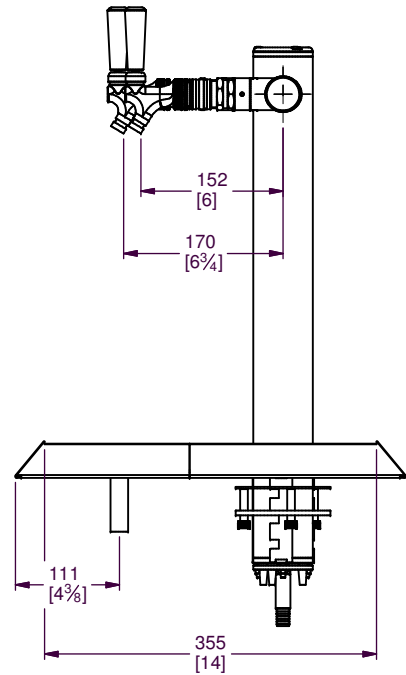

REVISION HISTORY			TODAY'S DATE	BY	AUTHORITY
REV	ECN #	ZONE	DESCRIPTION		
1					

Parts List			
ITEM	QTY	PART NUMBER	DESCRIPTION
1	1	3W T-BAR_381	3W T-BAR WITH TAPS & ADAPTER
3	1	36639884	DRIPTRAY COUNTER TOP S/S 405 BEVELLED EDGE

<p>© COPYRIGHT</p> <p>This drawing and the information contained herein is the property of Hoshizaki Lancer Pty. Ltd. It must not be copied or reproduced in any form, or used for manufacture or other purposes without express permission from the copyright owner, and is to be returned upon demand. Compensation for losses will be sought for any unauthorised use or infringement, and acceptance of the above is a condition of the issue of the information within. If the recipient does not accept the above conditions the drawing is to be returned forthwith.</p>		Checked by	Drawn by	Design State	Scale	Date	Sheet Size
			craig	WorkInProgress	NTS	07-Mar-12	A3
		<p>HOSHIZAKI</p> <p>LANCER PTY. LTD.</p> <p>5 TOOGOOD AVE. BEVERLEY 5009 S.A.</p>					
TITLE		PART No:	Revision	Sheet			
		3W TBAR - W TAPS	001	1 / 2			
<small>COPYRIGHT HOSHIZAKI LANCER PTY. LTD. ABN 84 007 706 461</small>							

<p>© COPYRIGHT</p> <p>This drawing and the information contained herein is the property of Hoshizaki Lancer Pty. Ltd. It must not be copied or reproduced in any form, or used for manufacture or other purposes without express permission from the copyright owner, and is to be returned upon demand. Compensation for losses will be sought for any unauthorised use or infringement, and acceptance of the above is a condition of the issue of the information within. If the recipient does not accept the above conditions the drawing is to be returned forthwith.</p>		Checked by	Drawn by	Design State	Scale	Date	Sheet Size	
		craig	WorkInProgress	NTS	07-Mar-12	A3		
	<p>TITLE</p> <p>PART No: 3W TBAR - W TAPS</p> <p>5 TOOGOOD AVE. BEVERLEY 5009 S.A.</p> <p>COPYRIGHT HOSHIZAKI LANCER PTY. LTD. ABN 84 007 706 461</p>							<p>Revision</p> <p>001</p>