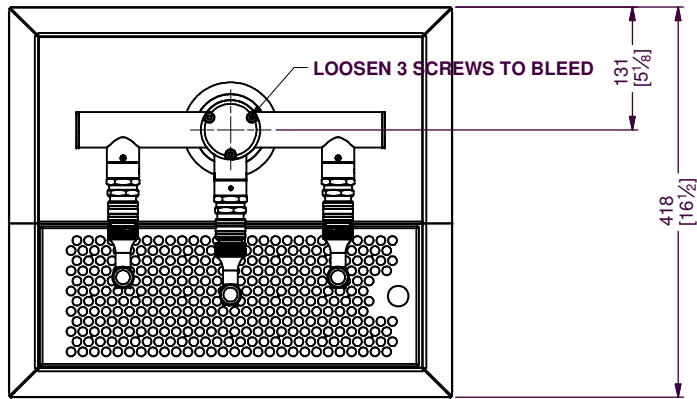

REVISION HISTORY			TODAY'S DATE	BY	AUTHORITY
REV	ECN #	ZONE	DESCRIPTION		
1					

Parts List			
ITEM	QTY	PART NUMBER	DESCRIPTION
1	1	3W T-BAR_381	3W T-BAR WITH TAPS & ADAPTER
3	1	36639884	DRIPTRAY COUNTER TOP S/S 405 BEVELLED EDGE

<p>© COPYRIGHT</p> <p>This drawing and the information contained herein is the property of Hoshizaki Lancer Pty. Ltd. It must not be copied or reproduced in any form, or used for manufacture or other purposes without express permission from the copyright owner, and is to be returned upon demand. Compensation for losses will be sought for any unauthorised use or infringement, and acceptance of the above is a condition of the issue of the information within. If the recipient does not accept the above conditions the drawing is to be returned forthwith.</p>		Checked by	Drawn by	Design State	Scale	Date	Sheet Size
			craig	WorkInProgress	NTS	07-Mar-12	A3
		<p>HOSHIZAKI</p> <p>LANCER PTY. LTD.</p> <p>5 TOOGOOD AVE. BEVERLEY 5009 S.A.</p>					
TITLE		PART No:	Revision	Sheet			
		3W TBAR - W TAPS	001	1 / 2			
<small>COPYRIGHT HOSHIZAKI LANCER PTY. LTD. ABN 84 007 706 461</small>							

<p>© COPYRIGHT</p> <p>This drawing and the information contained herein is the property of Hoshizaki Lancer Pty. Ltd. It must not be copied or reproduced in any form, or used for manufacture or other purposes without express permission from the copyright owner, and is to be returned upon demand. Compensation for losses will be sought for any unauthorised use or infringement, and acceptance of the above is a condition of the issue of the information within. If the recipient does not accept the above conditions the drawing is to be returned forthwith.</p>		Checked by	Drawn by	Design State	Scale	Date	Sheet Size	
		craig	WorkInProgress	NTS	07-Mar-12	A3		
	<p>TITLE</p> <p>PART No: 3W TBAR - W TAPS</p> <p>5 TOOGOOD AVE. BEVERLEY 5009 S.A.</p> <p>COPYRIGHT HOSHIZAKI LANCER PTY. LTD. ABN 84 007 706 461</p>							<p>Revision</p> <p>001</p>